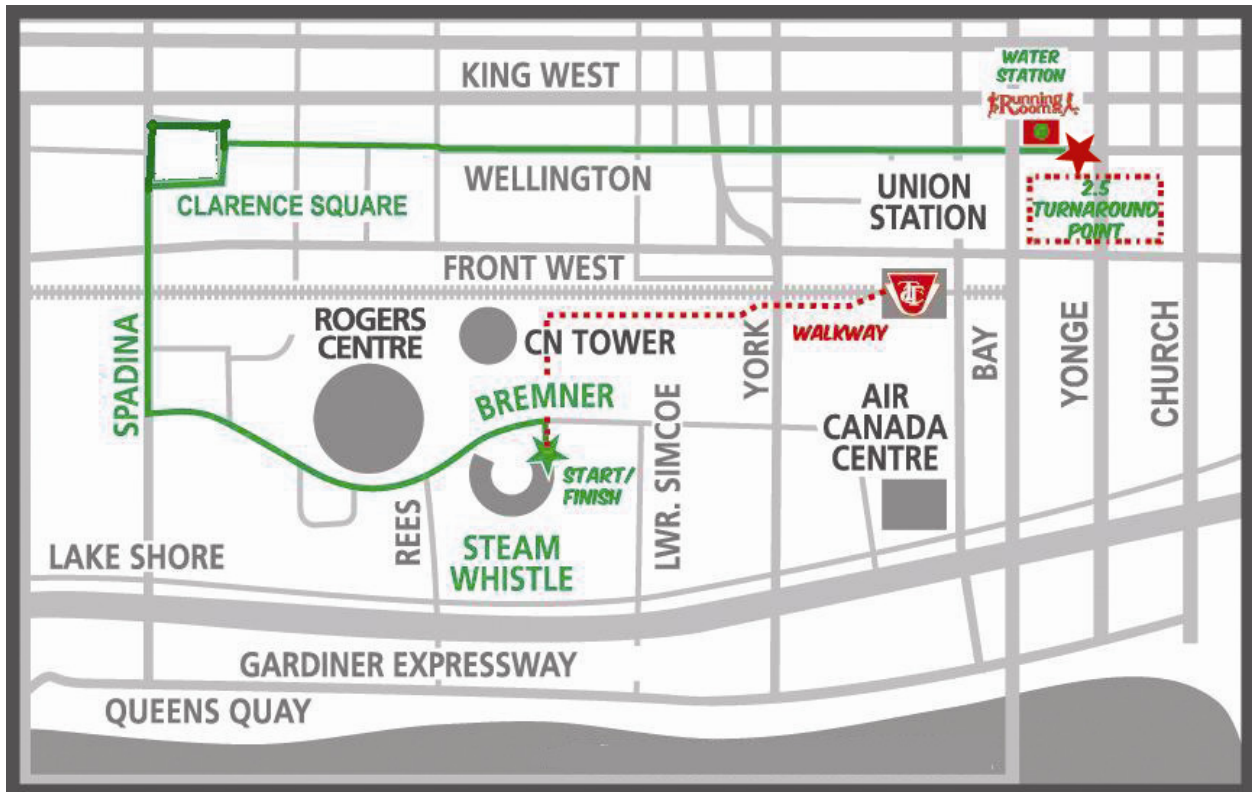

Achilles Canada St. Patrick's Day 5K Run/Walk

Race Location and Route

Steam Whistle Brewing
The Roundhouse
255 Bremner Blvd. in downtown Toronto, ON

- Walkway path from Union Station to Steam Whistle Brewing
- Race route
- ★ Race start and finish ★ Race turnaround point (2.5K) and water station

Steam Whistle Brewing is accessible by TTC. The best way to get to the race is to take the subway to Union Station and then walk the Skywalk as outlined by the red dotted line on the map.