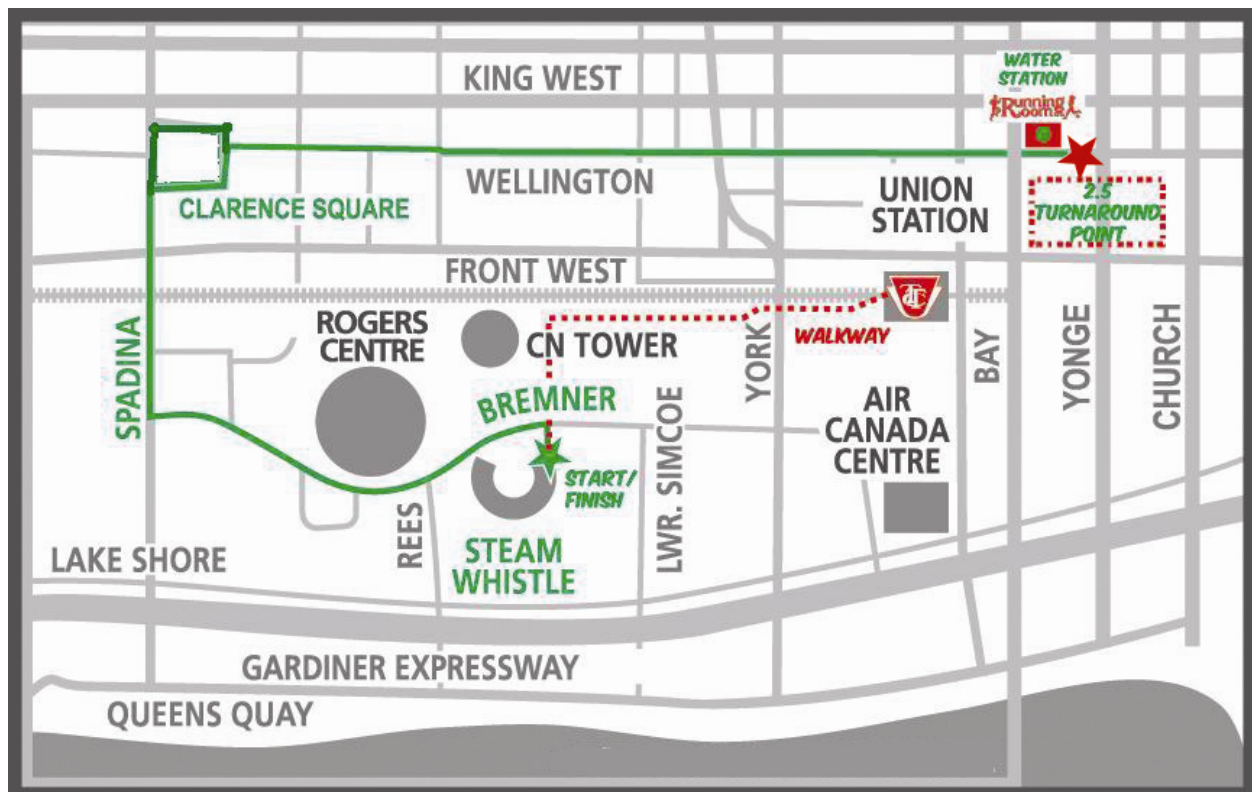

## St. Patrick's Day 5K Run/Walk

How to get to the race and Steam Whistle Brewing

Steam Whistle Brewing  
The Roundhouse  
255 Bremner Blvd. in downtown Toronto, ON

Steam Whistle Brewing is accessible by TTC. The best way to get to the race is to take the subway to Union Station and then walk the Skywalk as outlined by the red dotted line on the map.

- ..... Walkway path from Union Station to Steam Whistle Brewing
- Race route
- ★ Race start and finish
- ★ Race turnaround point (2.5K) and water station