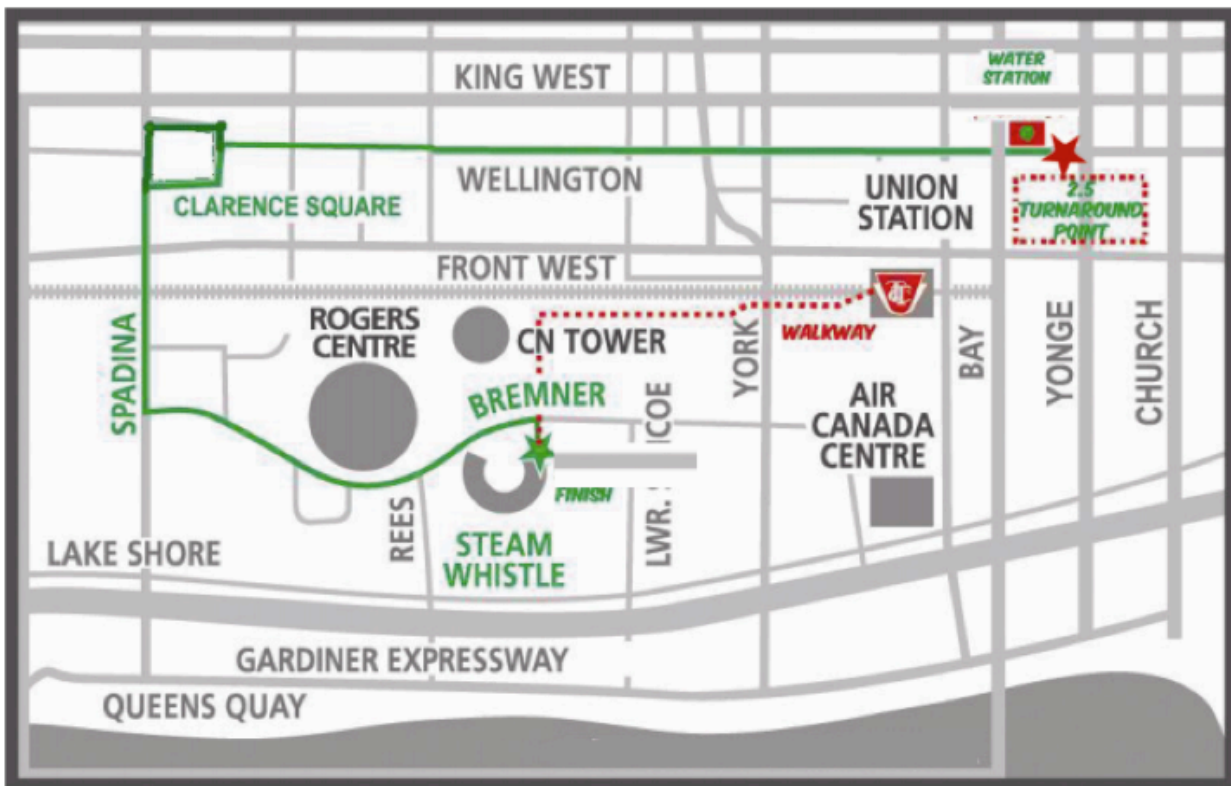

21st Annual Achilles St. Patrick's Day Race

Sunday, March 15, 2020

LOCATION MAP

How to Get to the Races and Steam Whistle Brewing

Steam Whistle Brewing

The Roundhouse
255 Bremner Blvd Toronto, ON

Steam Whistle Brewing is accessible by TTC. The best way to get to the Races is to take the subway to Union Station and then walk the Skywalk as outlined by the red dotted line on the map.

- Walkway path from Union Station to Steam Whistle Brewing
- Race route
- Race start and finish
- Race turnaround point (2.5K) and water station

10km route is twice around the 5km course

123 Snowdon Avenue, Toronto, Ontario M4N 2A8 | 647-998-6451
www.achillesstcanada.ca | Reg. Charitable Number: 86307 8721RR0001