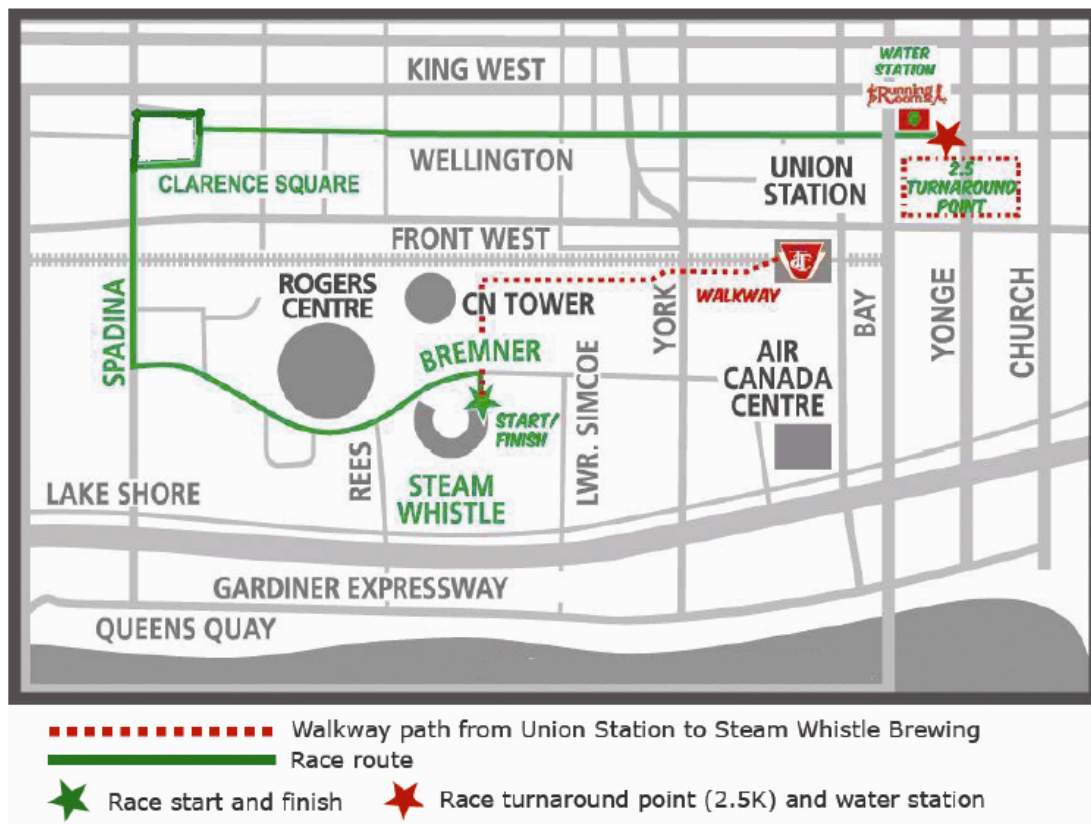

20th Annual Achilles Canada

St. Patrick's Day Run/Walk Events

Sunday, March 17, 2019

LOCATION MAP

How to Get to the Races and Steam Whistle Brewing

Steam Whistle Brewing

The Roundhouse

255 Bremner Blvd Toronto, ON

Steam Whistle Brewing is accessible by TTC. The best way to get to the Races is to take the subway to Union Station and then walk the Skywalk as outlined by the red dotted line on the map

123 Snowdon Avenue, Toronto, Ontario M4N 2A8 | 416-485-6451 | Fax: 416-485-0823
www.achillesstpatriksday5k.ca | Reg. Charitable Number: 86307 8721RR0001